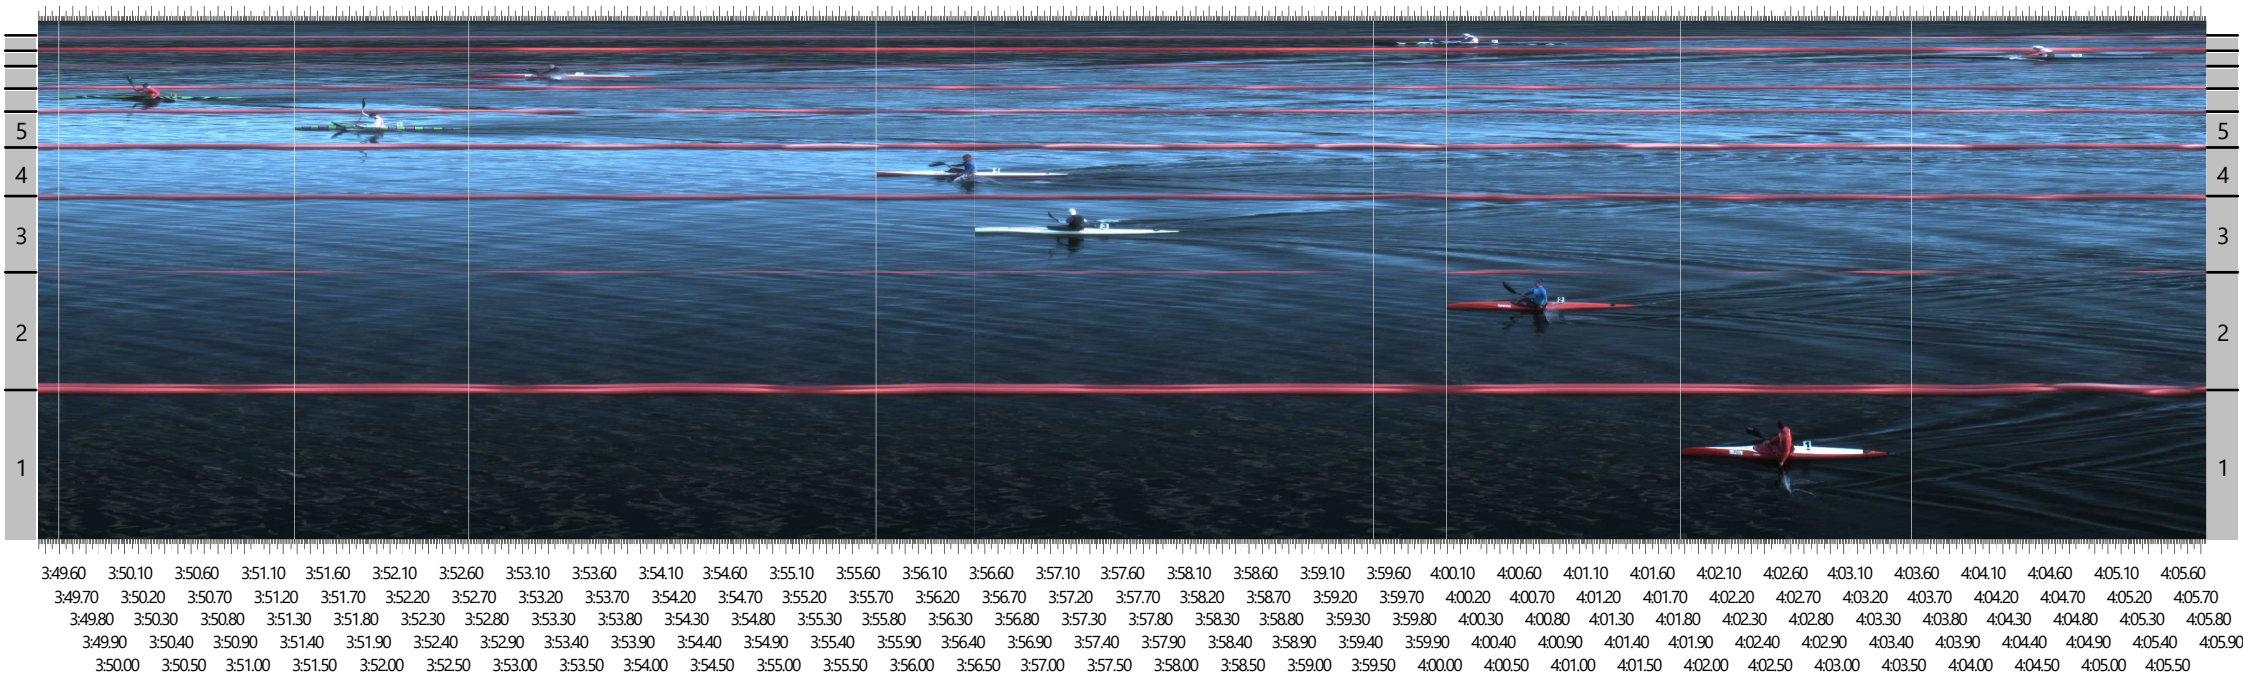

Finish - Meta

Camera S/N 10168

Start: 21-04-24 18:00:32.22

3:49.60	3:50.10	3:50.60	3:51.10	3:51.60	3:52.10	3:52.60	3:53.10	3:53.60	3:54.10	3:54.60	3:55.10	3:55.60	3:56.10	3:56.60	3:57.10	3:57.60	3:58.10	3:58.60	3:59.10	3:59.60	4:00.10	4:00.60	4:01.10	4:01.60	4:02.10	4:02.60	4:03.10	4:03.60	4:04.10	4:04.60	4:05.10	4:05.60
3:49.70	3:50.20	3:50.70	3:51.20	3:51.70	3:52.20	3:52.70	3:53.20	3:53.70	3:54.20	3:54.70	3:55.20	3:55.70	3:56.20	3:56.70	3:57.20	3:57.70	3:58.20	3:58.70	3:59.20	3:59.70	4:00.20	4:00.70	4:01.20	4:01.70	4:02.20	4:02.70	4:03.20	4:03.70	4:04.20	4:04.70	4:05.20	4:05.70
3:49.80	3:50.30	3:50.80	3:51.30	3:51.80	3:52.30	3:52.80	3:53.30	3:53.80	3:54.30	3:54.80	3:55.30	3:55.80	3:56.30	3:56.80	3:57.30	3:57.80	3:58.30	3:58.80	3:59.30	3:59.80	4:00.30	4:00.80	4:01.30	4:01.80	4:02.30	4:02.80	4:03.30	4:03.80	4:04.30	4:04.80	4:05.30	4:05.80
3:49.90	3:50.40	3:50.90	3:51.40	3:51.90	3:52.40	3:52.90	3:53.40	3:53.90	3:54.40	3:54.90	3:55.40	3:55.90	3:56.40	3:56.90	3:57.40	3:57.90	3:58.40	3:58.90	3:59.40	3:59.90	4:00.40	4:00.90	4:01.40	4:01.90	4:02.40	4:02.90	4:03.40	4:03.90	4:04.40	4:04.90	4:05.40	4:05.90
3:50.00	3:50.50	3:51.00	3:51.50	3:52.00	3:52.50	3:53.00	3:53.50	3:54.00	3:54.50	3:55.00	3:55.50	3:56.00	3:56.50	3:57.00	3:57.50	3:58.00	3:58.50	3:59.00	3:59.50	4:00.00	4:00.50	4:01.00	4:01.50	4:02.00	4:02.50	4:03.00	4:03.50	4:04.00	4:04.50	4:05.00	4:05.50	

Miejsce	Tor	Imie	Nazwisko	Kraj	Czas	Delta	Predkosci
1	6				3:49.693	3:49.693	15.67
2	5				3:51.477	1.784	15.55
3	7				3:52.797	3.104	15.46
4	4				3:55.877	6.184	15.26
5	3				3:56.621	6.928	15.21
6	9				3:59.637	9.944	15.02
7	2				4:00.189	10.496	14.99
8	1				4:01.965	12.272	14.88
9	8				4:03.713	14.020	14.77