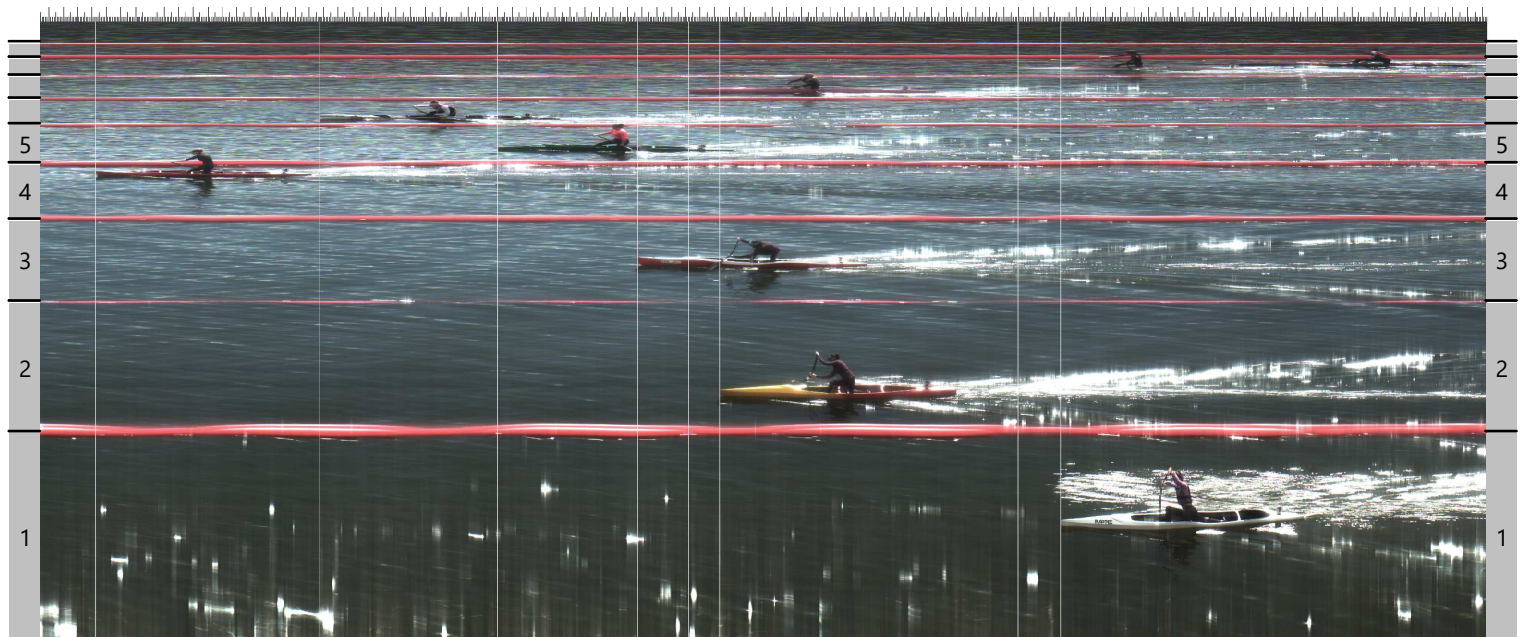

## Finish - Meta

Camera S/N 10168

Start 21-04-24 11:54:58.78

57.80 58.20 58.60 59.00 59.40 59.80 1:00.20 1:00.70 1:01.20 1:01.70 1:02.20 1:02.70 1:03.20 1:03.70 1:04.20 1:04.70 1:05.20 1:05.70 1:06.20 1:06.70 1:07.20 1:07.70  
 57.90 58.30 58.70 59.10 59.50 59.90 1:00.30 1:00.80 1:01.30 1:01.80 1:02.30 1:02.80 1:03.30 1:03.80 1:04.30 1:04.80 1:05.30 1:05.80 1:06.30 1:06.80 1:07.30  
 58.00 58.40 58.80 59.20 59.60 1:00.00 1:00.50 1:01.00 1:01.50 1:02.00 1:02.50 1:03.00 1:03.50 1:04.00 1:04.50 1:05.00 1:05.50 1:06.00 1:06.50 1:07.00 1:07.50  
 58.10 58.50 58.90 59.30 59.70 1:00.10 1:00.60 1:01.10 1:01.60 1:02.10 1:02.60 1:03.10 1:03.60 1:04.10 1:04.60 1:05.10 1:05.60 1:06.10 1:06.60 1:07.10 1:07.60  
 1:00.40 1:00.90 1:01.40 1:01.90 1:02.40 1:02.90 1:03.40 1:03.90 1:04.40 1:04.90 1:05.40 1:05.90 1:06.40 1:06.90 1:07.40

Miejsce	Tor	Imie	Nazwisko	Kraj	Czas	Delta	Predkosc
1	4				58.123	58.123	12.39
2	6				59.671	1.548	12.07
3	5				1:00.899	2.776	11.82
4	3				1:01.871	3.748	11.64
5	7				1:02.219	4.096	11.57
6	2				1:02.435	4.312	11.53
7	8				1:04.495	6.372	11.16
8	1				1:04.787	6.664	11.11
DQ	9						